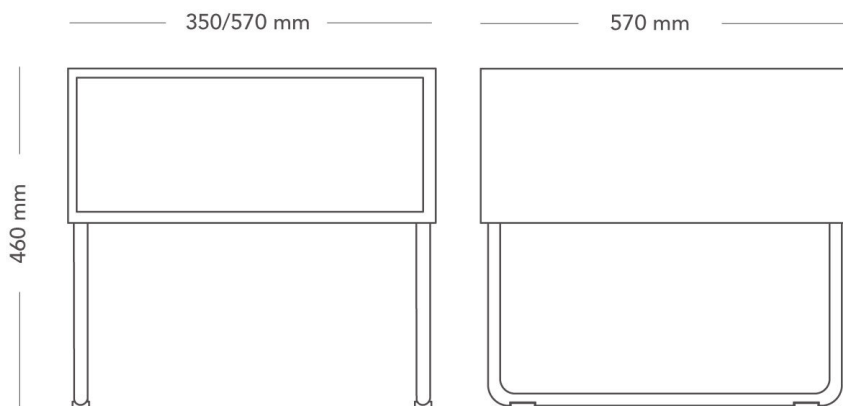

Mingle

LOUNGE TABLE

Mingle is a modular sofa system designed to allow for flexible and comfortable seating solutions on a small surface. With straight or curved modules for seats and tables, as well as fixed combinations, Mingle offers many possibilities for modern and scalable lounge- and seating areas or meeting places.

Free standing or connectable

MODEL	Lounge table
VARIANTS	<ul style="list-style-type: none"> – Sledge – 2/3 module width – Plain top <ul style="list-style-type: none"> – 1-module width – Cutouts for accessories
ACCESSORIES	– Power and cable management
DETAILS	– Wooden legs in oak and beech are not included in the Möbelfakta certification.
CONSTRUCTION	16 mm wood-fiber board table top with surface coating 0.2-2 mm depending on material choice. Sledge frame, made of Ø12 mm steel tube. Ø30 mm straight metal legs, made of powder-coated steel tube. Round, straight solid-wood legs Ø45 mm.
DIMENSIONS	<p>Height: 460 mm</p> <p>Width: 350 / 570 mm</p> <p>Depth: 570 mm</p>
WEIGHT	8.5 kg
GUARANTEE	5 years