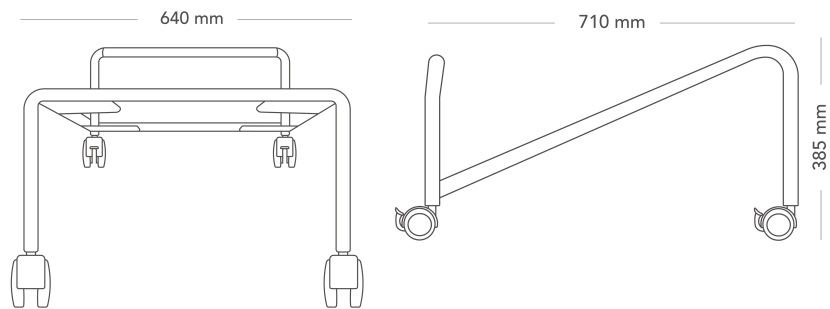

# Chair trolley

Chair trolley for stacking, moving and storage. Capacity 5-13 chairs depending on chair model.

MODEL	Chair trolley
DETAILS	– Chrome, stacking surfaces have anti-slip covering.
CONSTRUCTION	25 mm steel tube frame. Castors, diameter 80 mm
DIMENSIONS	Height: 385 Width: 640 Depth: 710
WEIGHT	7
WARRANTY	2 years