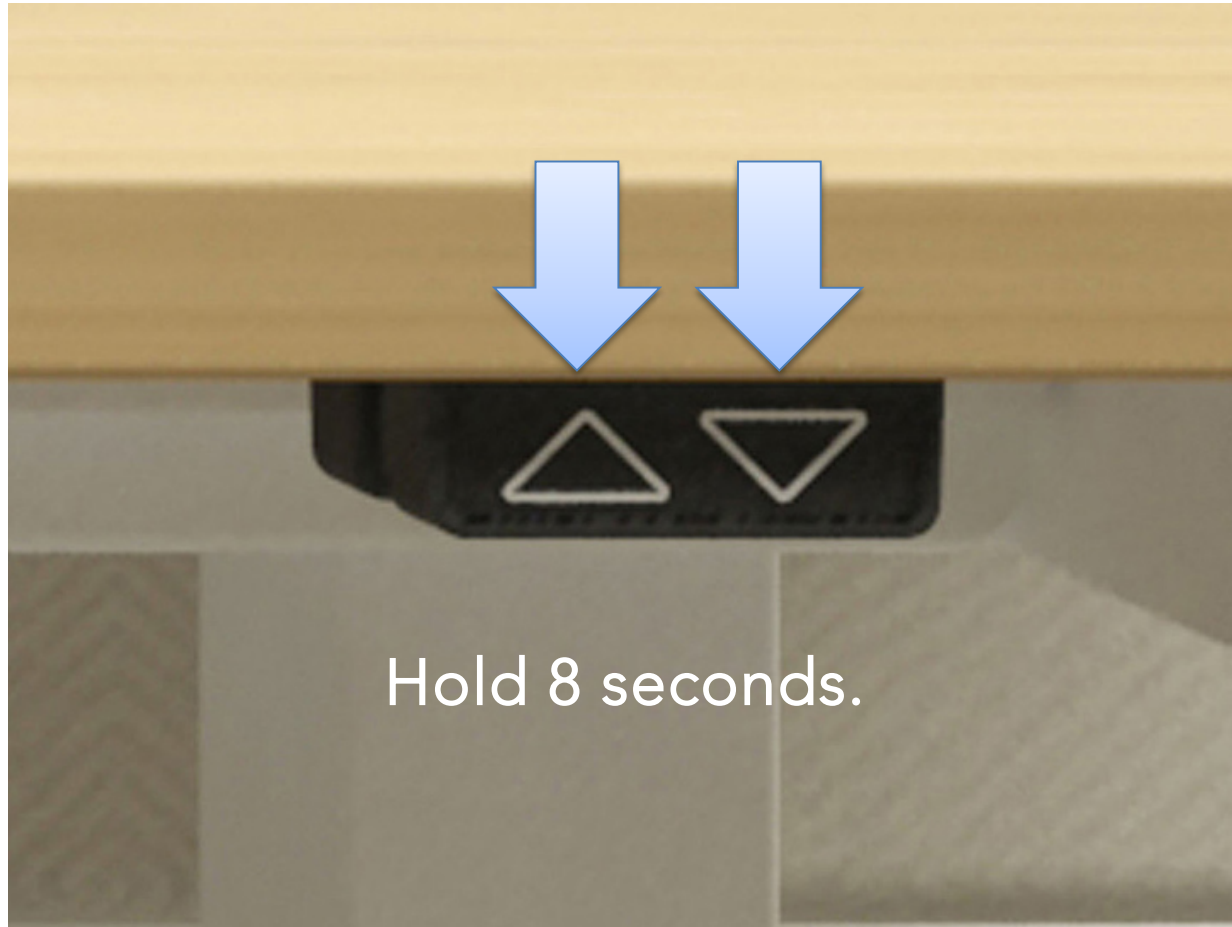

EFG Active desk reset

1. Unplug the power cord, wait for at least 5 minutes.
2. Reconnect the power cord.

EFG Active desk reset

EFG Active desk reset

Press button again and
move to lowest position.
The desk will move slow.