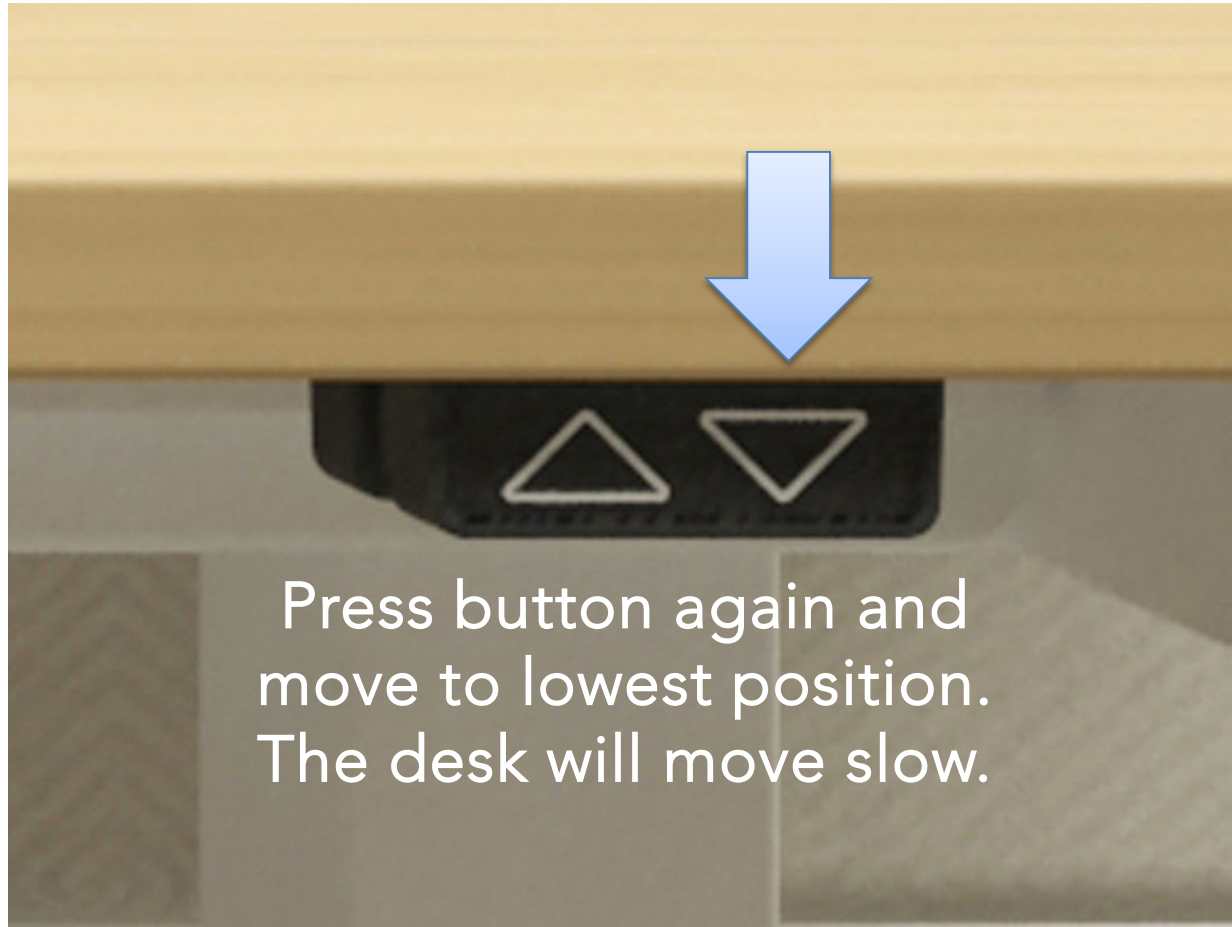

EFG Active desk reset

1. Unplug the power cord, wait for at least 5 minutes.
2. Reconnect the power cord.

EFG Active desk reset

EFG Active desk reset

Press button again and
move to lowest position.
The desk will move slow.