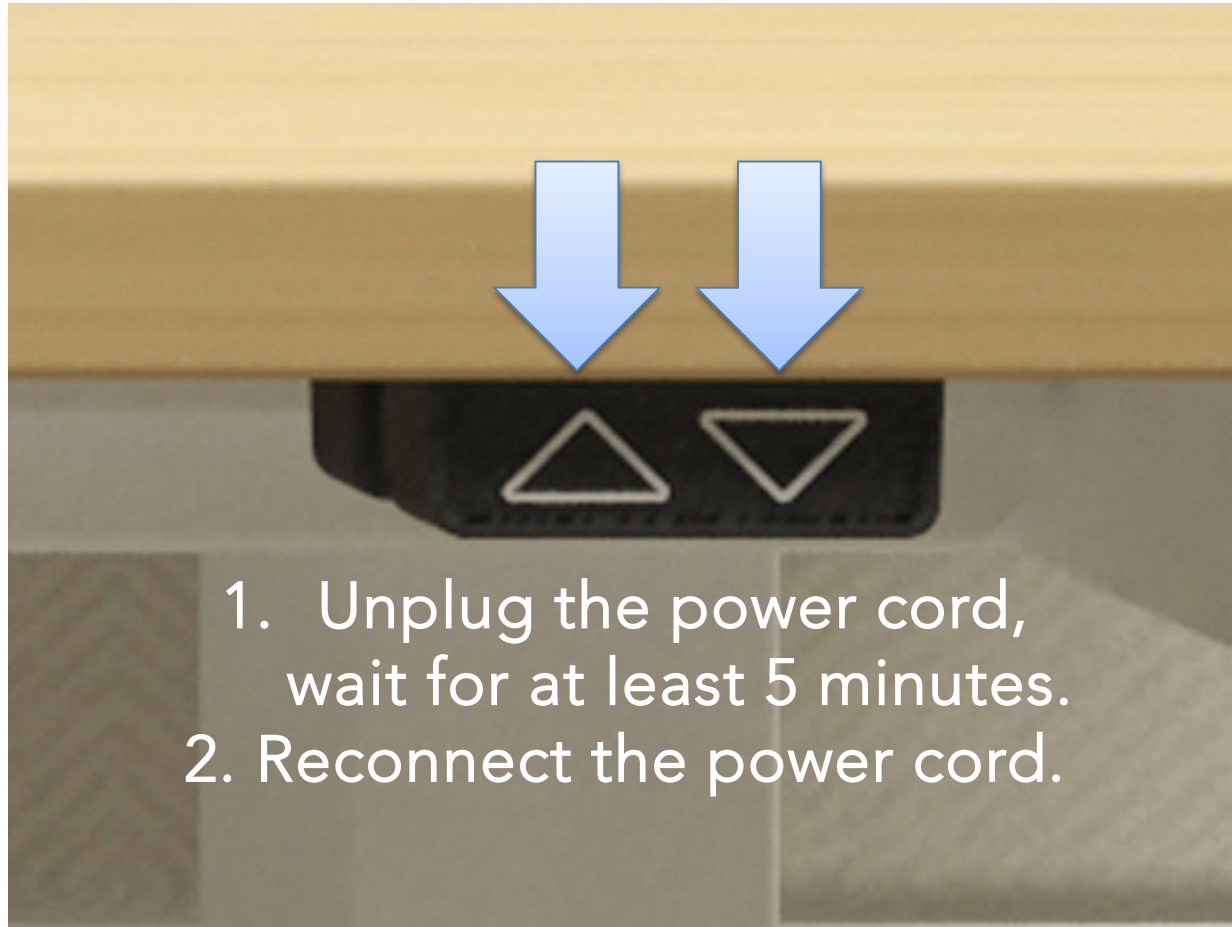

EFG Active desk reset

1. Unplug the power cord, wait for at least 5 minutes.
2. Reconnect the power cord.

EFG Active desk reset

EFG Active desk reset

Press button again and
move to lowest position.
The desk will move slow.