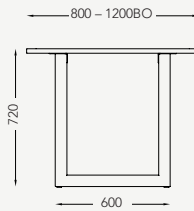

Dimensions and finish of metal frame

Optional finish