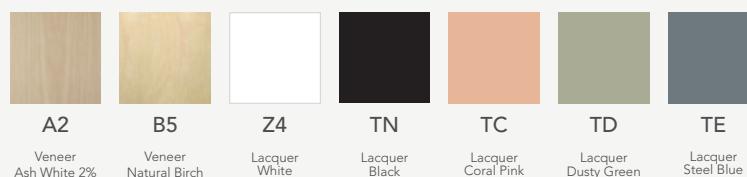

Cable hatches

Cable hatches are available as an option for most table tops with a bevelled edge (H). Hatches in A2 and B5 can be chosen for table tops in the same material. Lacquered hatches can be used on all table tops.

Optional hatches