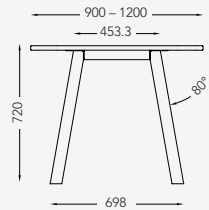

Dimensions and finish of metal frame

Optional finish