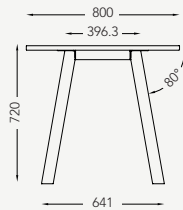

Dimensions and finish of metal frame

Optional finish