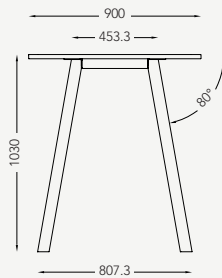

Dimensions and finish of metal frame

Optional finish