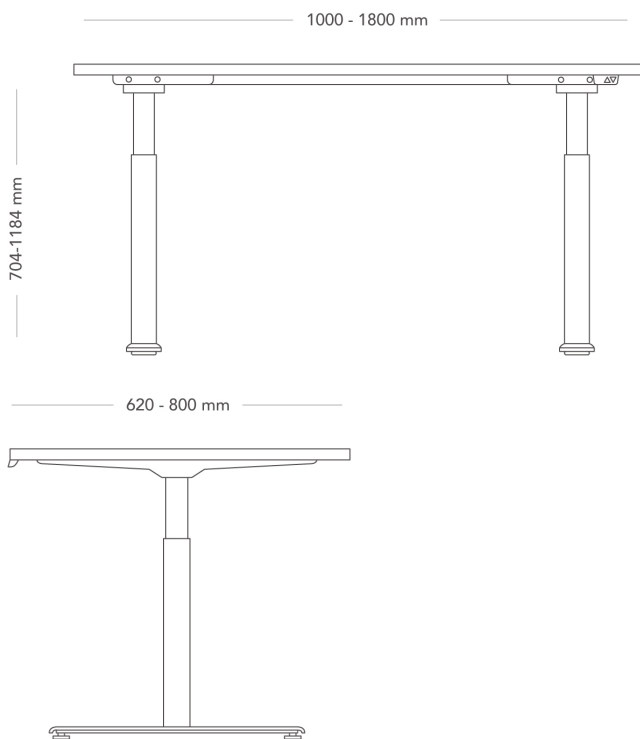

# Neet

NEET DESK, TOP 1000X620 MM

Neet is a simple, motor-driven height-adjustable desk. The compact design makes the table perfect for the home office while being robust enough for daily use in the office.

MODEL	Desk, sit/stand
ACCESSORIES	<ul style="list-style-type: none"> <li>- Table screen</li> <li>- Accessories for table screens</li> <li>- Power and cable management</li> </ul>
DETAILS	- Exception to the Möbelfakta certification: table top lengths 1000 and 1800 mm are not included in the certification. Neet comes complete with frame and table top.
CONSTRUCTION	Height-adjustable desk frame with T-foot made of powder-coated sheet steel. Adjustable plastic feet. Power supply: 240 V. Speed at 80 kg load: 30 mm/s. Stroke 470 mm. Maximum load during operation: 80 kg (includes 20 kg top). Overheating protection: 1 min operation, 9 min rest. Sound <48 dB, standby power consumption: 0.1W. Ambient temperature during operation: +5 to +40°
DIMENSIONS	<p>Height: 704-1184 mm</p> <p>Length: 1000 - 1800 mm</p> <p>Depth: 600 - 800 mm</p>
WEIGHT	30 - 50 kg
GUARANTEE	5 years