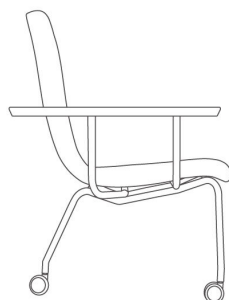

2-seater, four-leg frame with castors.

MODEL	2-seater	
VARIANTS	<ul style="list-style-type: none"> – Without armrests – With armrests – With screen 	
ACCESSORIES	– Alternative colours and materials	
DETAILS	– Front castors have brakes.	
CONSTRUCTION	<p>Molded-wood seat shell with foam padding. 22 mm steel tube frame, with castors. Middle armrest is included in 2-seater. Middle armrests, and outer armrests (optional), with 22 mm steel tube frame and top with 22 mm MDF core, and beveled edge. Surface coating in different materials, thickness 0.2-2 mm depending on material choice. Upholstered screens as option, made from wood-fiber board with a polyethylene surface, foam padding. The screen is with 4 mm sheet-steel brackets.</p>	
DIMENSIONS	Height: 860 mm Depth: 670 mm Sit depth: 440 mm	Width: 1530 mm Seat height: 460 mm
WEIGHT	24.8 kg	
TESTED	EN 16139:2013	

2-seater, four-leg frame with castors.

MODEL	2-seater	
VARIANTS	<ul style="list-style-type: none"> – Without armrests – With armrests – With screen 	
ACCESSORIES	– Alternative colours and materials	
DETAILS	– Front castors have brakes.	
CONSTRUCTION	<p>Molded-wood seat shell with foam padding. 22 mm steel tube frame, with castors. Middle armrest is included in 2-seater. Middle armrests, and outer armrests (optional), with 22 mm steel tube frame and top with 22 mm MDF core, and beveled edge. Surface coating in different materials, thickness 0.2-2 mm depending on material choice. Upholstered screens as option, made from wood-fiber board with a polyethylene surface, foam padding. The screen is with 4 mm sheet-steel brackets.</p>	
DIMENSIONS	<p>Height: 860 mm</p> <p>Depth: 670 mm</p> <p>Sit depth: 440 mm</p>	<p>Width: 1780 mm</p> <p>Seat height: 460 mm</p>
WEIGHT	31.2 kg	
TESTED	EN 16139:2013	