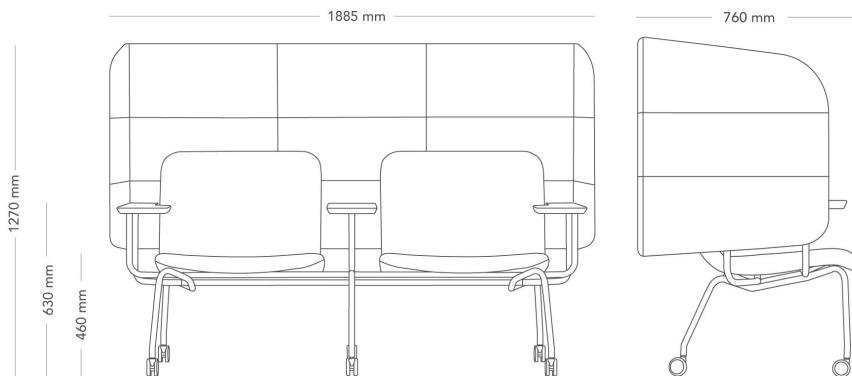

2-seater, four-leg frame with castors.

MODEL	2-seater	
VARIANTS	<ul style="list-style-type: none"> – Without armrests – With armrests – With screen 	
ACCESSORIES	– Alternative colours and materials	
DETAILS	– Front castors have brakes.	
CONSTRUCTION	<p>Molded-wood seat shell with foam padding. 22 mm steel tube frame, with castors. Middle armrest is included in 2-seater. Middle armrests, and outer armrests (optional), with 22 mm steel tube frame and top with 22 mm MDF core, and beveled edge. Surface coating in different materials, thickness 0.2-2 mm depending on material choice. Upholstered screens as option, made from wood-fiber board with a polyethylene surface, foam padding. The screen is with 4 mm sheet-steel brackets.</p>	
DIMENSIONS	<p>Height: 860 mm</p> <p>Depth: 670 mm</p> <p>Sit depth: 440 mm</p>	<p>Width: 1780 mm</p> <p>Seat height: 460 mm</p>
WEIGHT	31.2 kg	
TESTED	EN 16139:2013	

2-seater, four-leg frame with castors.

MODEL	2-seater	
VARIANTS	<ul style="list-style-type: none"> – Without armrests – With armrests – With screen 	
ACCESSORIES	– Alternative colours and materials	
DETAILS	– Front castors have brakes.	
CONSTRUCTION	<p>Molded-wood seat shell with foam padding. 22 mm steel tube frame, with castors. Middle armrest is included in 2-seater. Middle armrests, and outer armrests (optional), with 22 mm steel tube frame and top with 22 mm MDF core, and beveled edge. Surface coating in different materials, thickness 0.2-2 mm depending on material choice. Upholstered screens as option, made from wood-fiber board with a polyethylene surface, foam padding. The screen is with 4 mm sheet-steel brackets.</p>	
DIMENSIONS	Height: 1270 mm Depth: 670 mm Sit depth: 440 mm	Width: 1885 mm Seat height: 460 mm
WEIGHT	48 kg	
TESTED	EN 16139:2013	