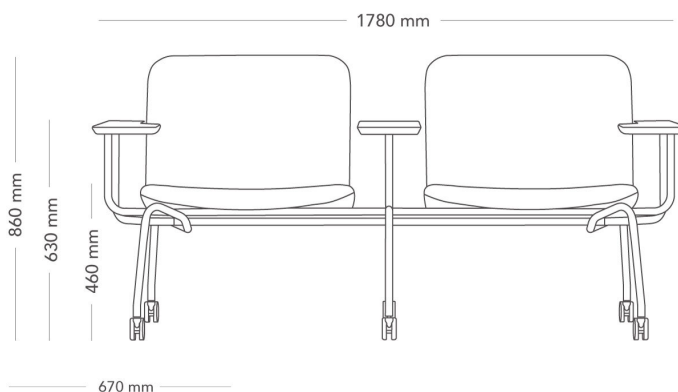

2-seater, four-leg frame with castors.

MODEL	2-seater	
VARIANTS	<ul style="list-style-type: none"> – Without armrests – With armrests – With screen 	
ACCESSORIES	– Alternative colours and materials	
DETAILS	– Front castors have brakes.	
CONSTRUCTION	<p>Molded-wood seat shell with foam padding. 22 mm steel tube frame, with castors. Middle armrest is included in 2-seater. Middle armrests, and outer armrests (optional), with 22 mm steel tube frame and top with 22 mm MDF core, and beveled edge. Surface coating in different materials, thickness 0.2-2 mm depending on material choice. Upholstered screens as option, made from wood-fiber board with a polyethylene surface, foam padding. The screen is with 4 mm sheet-steel brackets.</p>	
DIMENSIONS	Height: 860 mm Depth: 670 mm Sit depth: 440 mm	Width: 1530 mm Seat height: 460 mm
WEIGHT	24.8 kg	
TESTED	EN 16139:2013	

2-seater, four-leg frame with castors.

MODEL	2-seater	
VARIANTS	<ul style="list-style-type: none"> – Without armrests – With armrests – With screen 	
ACCESSORIES	– Alternative colours and materials	
DETAILS	– Front castors have brakes.	
CONSTRUCTION	<p>Molded-wood seat shell with foam padding. 22 mm steel tube frame, with castors. Middle armrest is included in 2-seater. Middle armrests, and outer armrests (optional), with 22 mm steel tube frame and top with 22 mm MDF core, and beveled edge. Surface coating in different materials, thickness 0.2-2 mm depending on material choice. Upholstered screens as option, made from wood-fiber board with a polyethylene surface, foam padding. The screen is with 4 mm sheet-steel brackets.</p>	
DIMENSIONS	<p>Height: 860 mm</p> <p>Depth: 670 mm</p> <p>Sit depth: 440 mm</p>	<p>Width: 1780 mm</p> <p>Seat height: 460 mm</p>
WEIGHT	31.2 kg	
TESTED	EN 16139:2013	