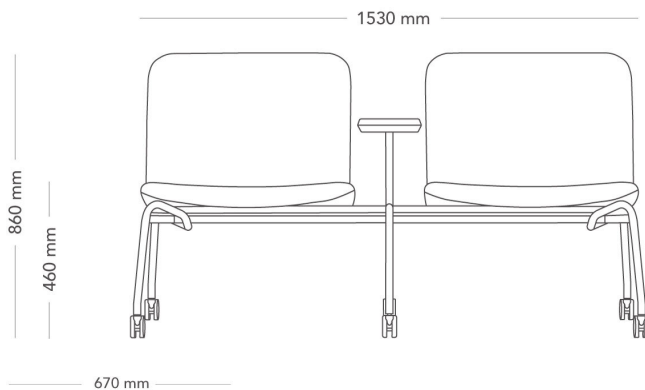

2-seater, four-leg frame with castors.

MODEL	2-seater	
VARIANTS	<ul style="list-style-type: none"> – Without armrests – With armrests – With screen 	
ACCESSORIES	– Alternative colours and materials	
DETAILS	– Front castors have brakes.	
CONSTRUCTION	<p>Molded-wood seat shell with foam padding. 22 mm steel tube frame, with castors. Middle armrest is included in 2-seater. Middle armrests, and outer armrests (optional), with 22 mm steel tube frame and top with 22 mm MDF core, and beveled edge. Surface coating in different materials, thickness 0.2-2 mm depending on material choice. Upholstered screens as option, made from wood-fiber board with a polyethylene surface, foam padding. The screen is with 4 mm sheet-steel brackets.</p>	
DIMENSIONS	Height: 860 mm Depth: 670 mm Sit depth: 440 mm	Width: 1530 mm Seat height: 460 mm
WEIGHT	24.8 kg	
TESTED	EN 16139:2013	

2-seater, four-leg frame with castors.

MODEL	2-seater	
VARIANTS	<ul style="list-style-type: none"> – Without armrests – With armrests – With screen 	
ACCESSORIES	– Alternative colours and materials	
DETAILS	– Front castors have brakes.	
CONSTRUCTION	<p>Molded-wood seat shell with foam padding. 22 mm steel tube frame, with castors. Middle armrest is included in 2-seater. Middle armrests, and outer armrests (optional), with 22 mm steel tube frame and top with 22 mm MDF core, and beveled edge. Surface coating in different materials, thickness 0.2-2 mm depending on material choice. Upholstered screens as option, made from wood-fiber board with a polyethylene surface, foam padding. The screen is with 4 mm sheet-steel brackets.</p>	
DIMENSIONS	Height: 1270 mm Depth: 670 mm Sit depth: 440 mm	Width: 1885 mm Seat height: 460 mm
WEIGHT	48 kg	
TESTED	EN 16139:2013	