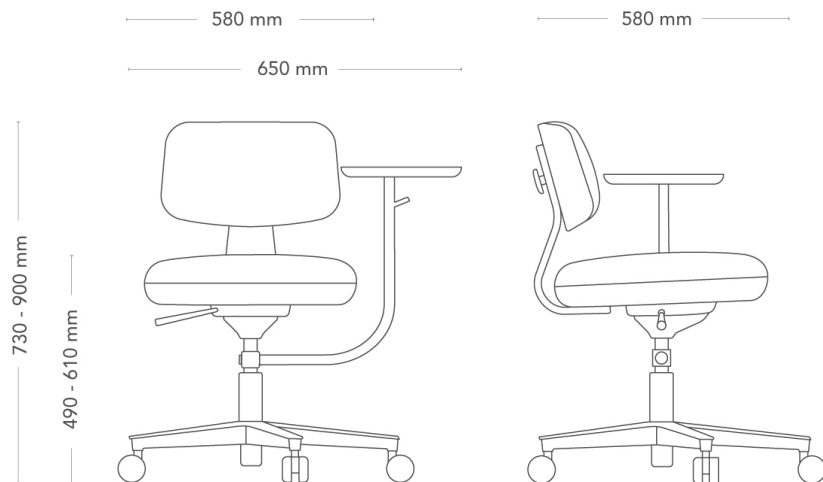

Savo 360

OFFICE CHAIR

Savo 360, designed by Olle Lundberg, is a game-changer in office chair design. The goal was to create a sustainable and intuitive office chair with a large amount of wood. The chair has a minimalist, Scandinavian design and has been developed with both the office and the home office in mind. The ergonomics are built-in through the flexibility of the wood, which provides immediate comfort.

MODEL 360 office chair

VARIANTS

- Wooden back plate
- Upholstered back

ACCESSORIES

- Alternative castors and gliders
- Table/writing pad
- All-black swivel base
- Polished gas lift
- Black-anodised control on backrest

DETAILS

- Round seat, upholstery with zipper, which is available in contrasting colours.
- Synchronised chair swing, 7° backward and 4° forward.
- Writing pad as accessory, it can be rotated 360 degrees both around the chair and around its own axis.

CONSTRUCTION

- Variant 1: back post and backrest in laminated wood with the front of the backrest padded with molded PUR foam and upholstered with fabric or leather
- Variant 2: back post and backrest in laminated wood with the backrest covered with molded PUR foam front and back and fully upholstered with fabric or leather
- The seat has a frame in wood which is covered with molded PUR-foam and upholstered in textile or leather
- Control wheel for backrest height is in natural-anodised aluminum as standard
- Black aluminium swivel base, with polished top side
- Black steel gas lift
- Steel gas lift and chair swing
- Unbraked castors for hard flooring as standard

reddot winner 2022

MÖBELFAKTA

GOOD DESIGN