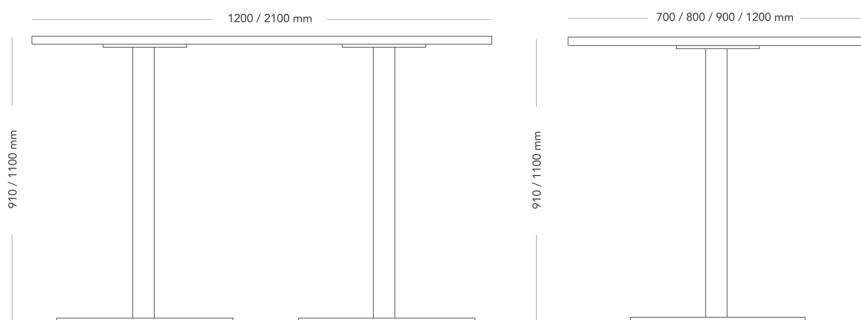

Chat

PILLAR TABLE, HIGH

Chat is a large table family of pillar tables for communication, small talk and informal meetings in common areas such as the cafeteria, dining room, meeting room, lobby or lounge. Chat is flexible and available in many versions, from low to high and with many choices when it comes to materials and colors.

Meeting- lounge- café table with pillar leg frame.

Two pillar legs

MODEL	Table with pillar frame high	
ACCESSORIES	– Power and cable management	
DETAILS	– Fixed heights. Top with beveled or straight edge.	
CONSTRUCTION	<p>Table with pillar frame in steel, material thickness 6 mm, with round foot plate. Columns are Ø60, Ø76 or Ø89 mm depending on table height and size. Table top with beveled edge has a 22 mm MDF core. Table top with straight edge has a 22 mm core in wood-fiber material. Surface coating thickness is 0.2-2 mm depending on material choice.</p>	
DIMENSIONS	Height: 910/1100 mm Depth: 700 - 1200 mm	Length: 1200 - 2100 mm Base diameter: 650 mm
WEIGHT	40 - 70 kg	
TESTED	EN 15372:2016 nivå 3, EN 1730:2012.	
GUARANTEE	5 years	