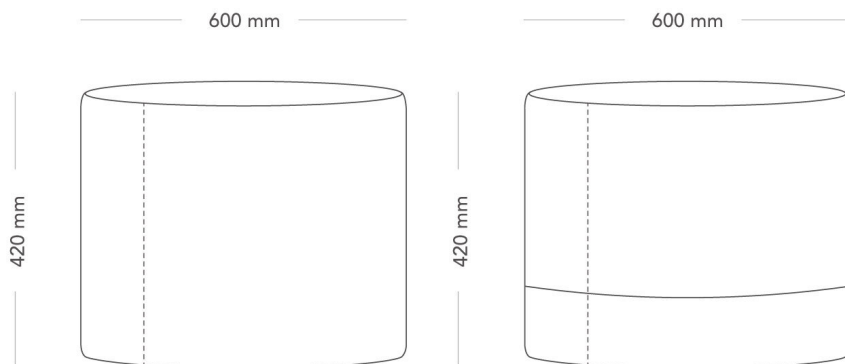

Möbelfakta-certified with fabric from EFG:s recommended fabrics that is compliance with the Möbelfakta requirements.

MODEL	Pouf
VARIANTS	<ul style="list-style-type: none"> <li>– Fully upholstered</li> <li>– Lower edge in leather</li> </ul>
CONSTRUCTION	Frame of wood-fibre board, cold-foam padding. Black plastic gliders.
DIMENSIONS	Seat height: 430 mm Ø: 600 mm
WEIGHT	9.0 kg
TESTED	EN 16139, EN 1728
GUARANTEE	5 years