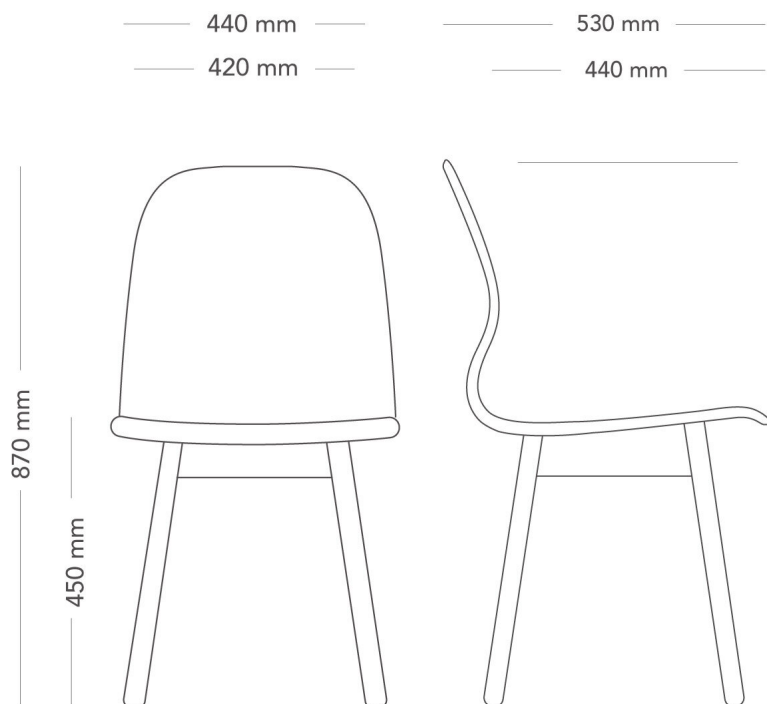

Seat shell in plastic with 4-leg wooden frame.

MODEL	Chair with wooden legs	
VARIANTS	<ul style="list-style-type: none"> – Plain seat shell – Upholstered seat – Fully upholstered 	
ACCESSORIES	<ul style="list-style-type: none"> – Alternative gliders 	
CONSTRUCTION	PC/ABS-plastic seat shell. Upholstered versions with padding of highly elastic foam (HR foam). Solid-wood frame, transparent plastic foot pads.	
DIMENSIONS	Height: 870 mm Depth: 530 mm Sit depth: 440 mm	Width: 440 mm Seat height: 450 mm
WEIGHT	6.5 kg	
TESTED	EN 16139:2013 + EN 16139:2013/AC:2013 level 1, EN 1728:2012	
GUARANTEE	5 years	