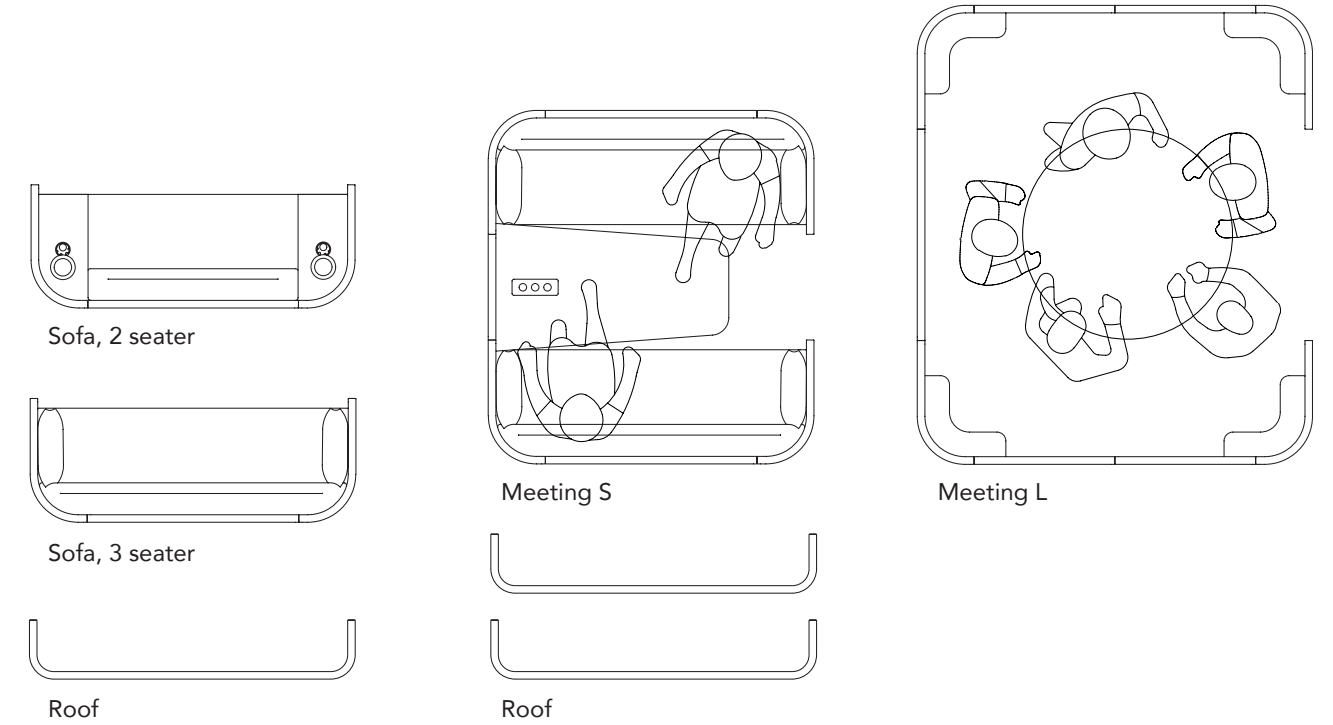

ASSORTMENT MODULES

All of the modules in the EFG Surround system are easily adjusted to fit any specific need for function and design. Below you will find an overview of each unit – from single stations to group rooms.

SURROUND ME

SYMMETRIC

ASYMMETRIC

CUBE

SURROUND US

MODULE	DESCRIPTION	WIDTH MM	HEIGHT MM	DEPTH MM
SURROUND ME, SYMMETRIC	Without roof	1045	1400	710
SURROUND ME, SYMMETRIC	With roof	1045	1730	710
SURROUND ME, ASYMMETRIC	Without roof	1240	1400	1220
SURROUND ME, CUBE	For table width 1000	1115	1400	960
SURROUND ME, CUBE	For table width 1200	1315	1400	960
SURROUND ME, CUBE	For table width 1400	1515	1400	960
SURROUND ME, CUBE	For table width 1600	1715	1400	960
SURROUND ME, CUBE	For table width 1800	1915	1400	960
SURROUND ME, CUBE	For table width 2000	2115	1400	960

SURROUND US, SOFA	Without roof	1845	1400	710
SURROUND US, SOFA	With roof	1845	1730	710
SURROUND US, MEETING S	Without roof	2010	1400	1850
SURROUND US, MEETING S	With roof	2010	1730	1850
SURROUND US, MEETING L	Without roof	2610	1400	2240