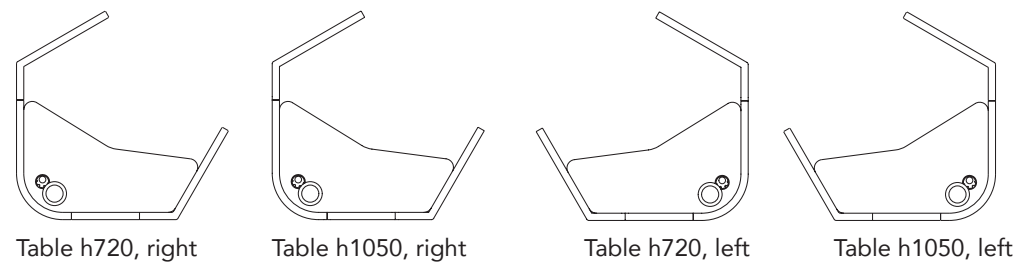

ASSORTMENT MODULES

All of the modules in the EFG Surround system are easily adjusted to fit any specific need for function and design. Below you will find an overview of each unit – from single stations to group rooms.

SURROUND ME

SYMMETRIC

ASYMMETRIC

CUBE

SURROUND US

MODULE	DESCRIPTION	WIDTH MM	HEIGHT MM	DEPTH MM
SURROUND ME, SYMMETRIC	Without roof	1045	1400	710
SURROUND ME, SYMMETRIC	With roof	1045	1730	710
SURROUND ME, ASYMMETRIC	Without roof	1240	1400	1220
SURROUND ME, CUBE	For table width 1000	1115	1400	960
SURROUND ME, CUBE	For table width 1200	1315	1400	960
SURROUND ME, CUBE	For table width 1400	1515	1400	960
SURROUND ME, CUBE	For table width 1600	1715	1400	960
SURROUND ME, CUBE	For table width 1800	1915	1400	960
SURROUND ME, CUBE	For table width 2000	2115	1400	960