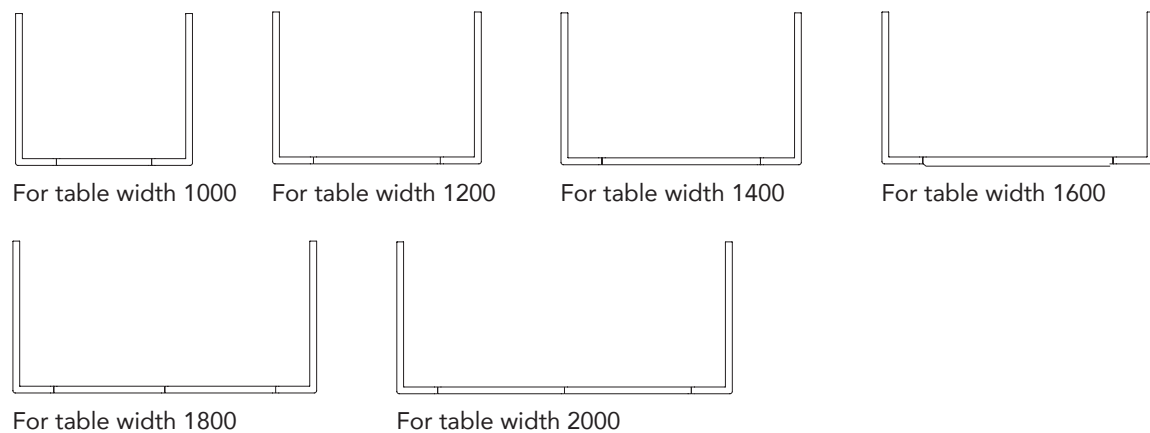

SURROUND ME

SYMMETRIC

ASYMMETRIC

CUBE

SURROUND US

MODULE	DESCRIPTION	WIDTH MM	HEIGHT MM	DEPTH MM
SURROUND ME, SYMMETRIC	Without roof	1045	1400	710
SURROUND ME, SYMMETRIC	With roof	1045	1730	710
SURROUND ME, ASYMMETRIC	Without roof	1240	1400	1220
SURROUND ME, CUBE	For table width 1000	1115	1400	960
SURROUND ME, CUBE	For table width 1200	1315	1400	960
SURROUND ME, CUBE	For table width 1400	1515	1400	960
SURROUND ME, CUBE	For table width 1600	1715	1400	960
SURROUND ME, CUBE	For table width 1800	1915	1400	960
SURROUND ME, CUBE	For table width 2000	2115	1400	960

SURROUND US, SOFA	Without roof	1845	1400	710
SURROUND US, SOFA	With roof	1845	1730	710
SURROUND US, MEETING S	Without roof	2010	1400	1850
SURROUND US, MEETING S	With roof	2010	1730	1850
SURROUND US, MEETING L	Without roof	2610	1400	2240