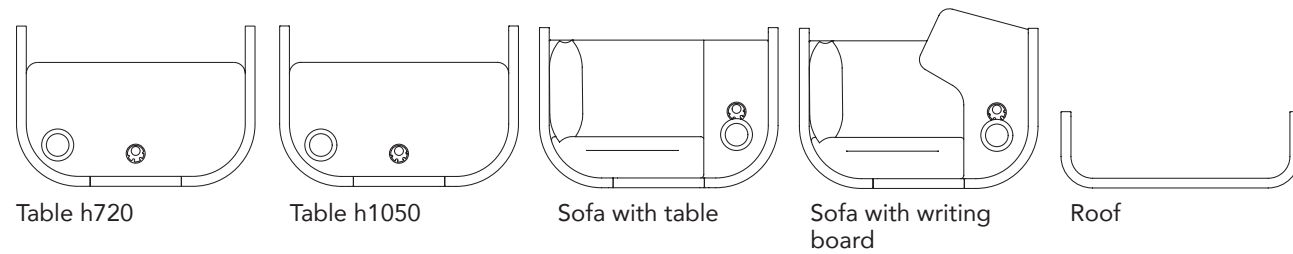

ASSORTMENT MODULES

All of the modules in the EFG Surround system are easily adjusted to fit any specific need for function and design. Below you will find an overview of each unit – from single stations to group rooms.

SURROUND ME

SYMMETRIC

ASYMMETRIC

CUBE

SURROUND US

MODULE	DESCRIPTION	WIDTH MM	HEIGHT MM	DEPTH MM
SURROUND ME, SYMMETRIC	Without roof	1045	1400	710
SURROUND ME, SYMMETRIC	With roof	1045	1730	710
SURROUND ME, ASYMMETRIC	Without roof	1240	1400	1220
SURROUND ME, CUBE	For table width 1000	1115	1400	960
SURROUND ME, CUBE	For table width 1200	1315	1400	960
SURROUND ME, CUBE	For table width 1400	1515	1400	960
SURROUND ME, CUBE	For table width 1600	1715	1400	960
SURROUND ME, CUBE	For table width 1800	1915	1400	960
SURROUND ME, CUBE	For table width 2000	2115	1400	960